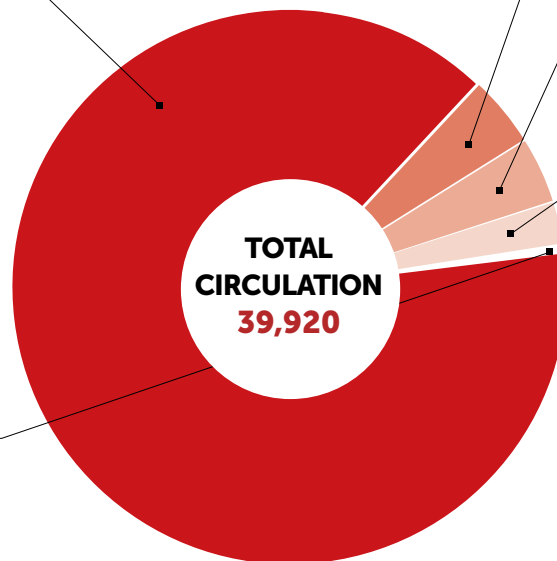

Magazine in Russian only

Our partners